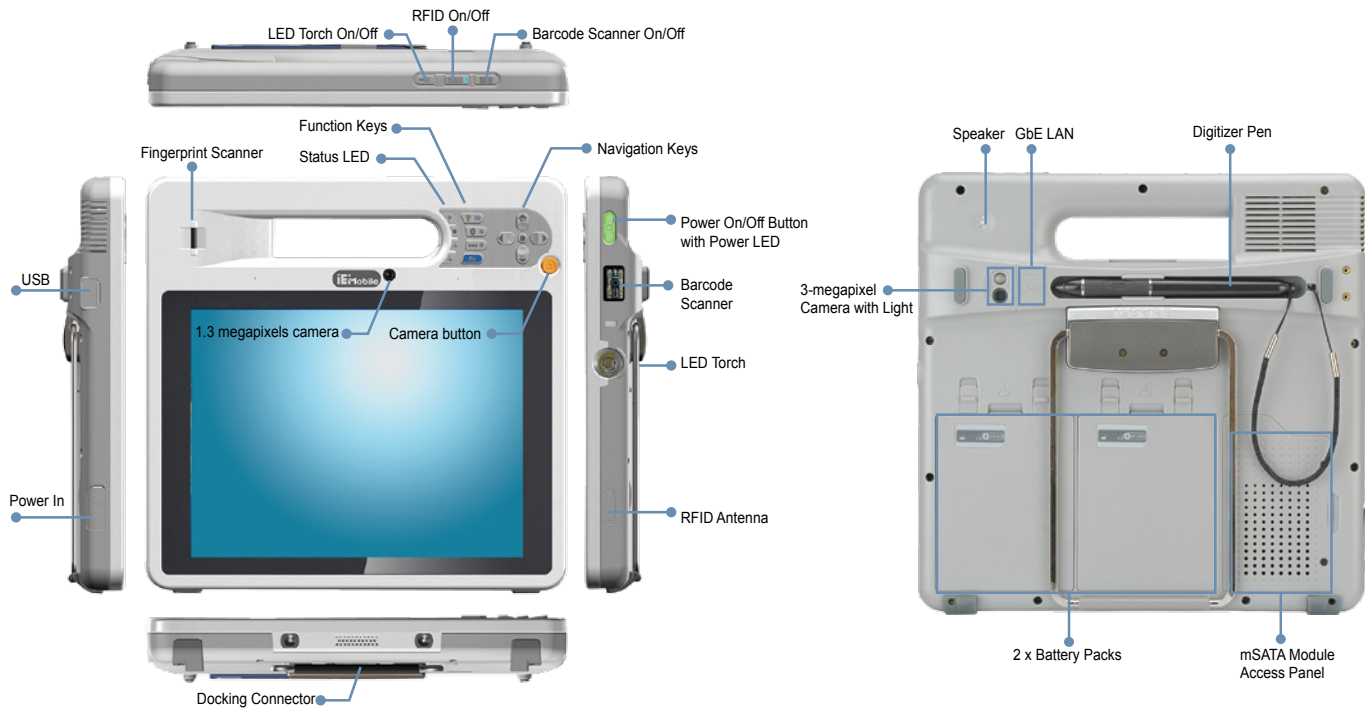

Packing List

Item	Part No.	HU	TR	ET
Digitizer Pen	7Z000-UP7110E63C1-RS	•		
Battery Pack	31603-000016-RS	•	•	
Battery Pack-B	31603-000020-RS			•
Non-Medical-grade Power Adapter (12V/60W)	63040-010090-100-RS	•	•	•
User's Manual CD	7B000-000552-RS	•	•	•